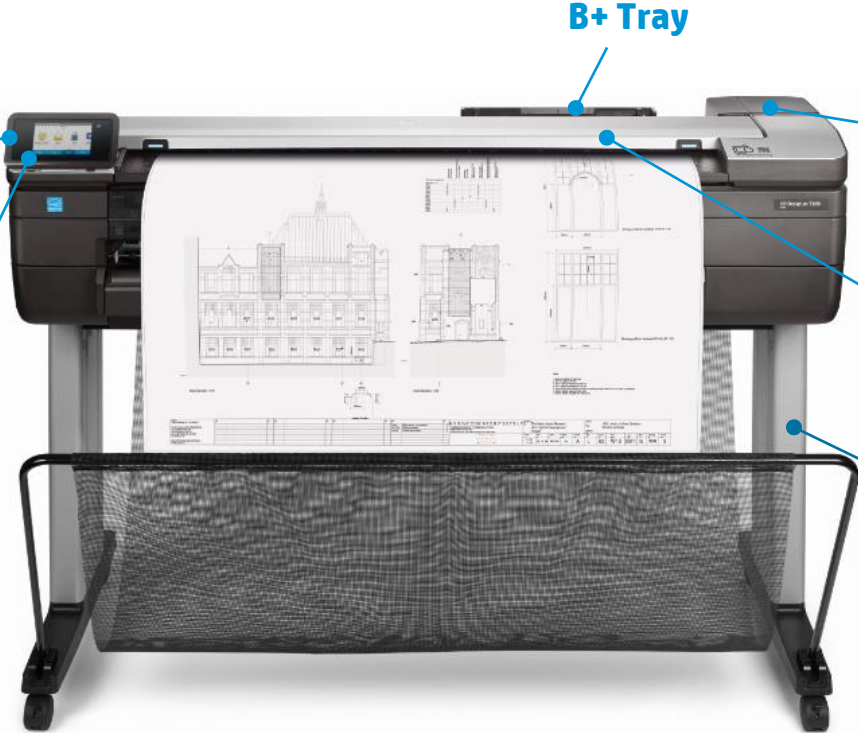

Mobile – Wifi Direct

B+ Tray

Flexible cartridge sizes up to 300 ml

Integrated scanner for collaboration

Robust design