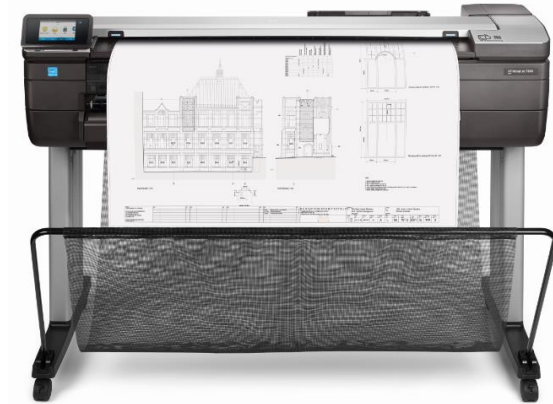

HP DesignJet T830 Multifunction Printer

**-Value
Proposition**

HP DesignJet T830 Multifunction Printer

Product Description

Multifunction reinvented—built-in scanner at an unbeatable price¹

Key Supporting Point 1

ROBUST—Damage-resistant for offices and job sites

Key Supporting Point 2

CONVENIENT—Easy operation helps users save time

Key Supporting Point 3

COLLABORATION—Mobile print/scan for team sharing

1) Based on 36-inch Wi-Fi integrated MFPs available in the market as of September, 2015.